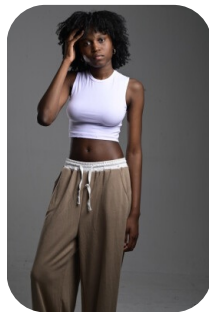

Milly Díaz Batista

Age: 11-15	Height: 5ft8inch	Eye Colour: Brown	Accent:
Gender:F	Weight: 51kg	Waist: 26	London
Location: London	Shoe Size: 8.UK	Bust: 29	
Drives: No	Hair Color: Black	Hips: 28	

Talents
TEEN MODELS, EXTRAS