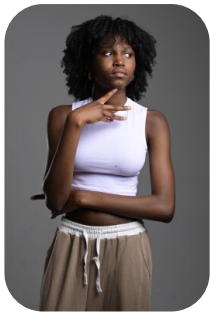

Milly Díaz Batista

Age: 11-15	Height: 5ft8inch	Eye Colour: Brown	Accent:
Gender:F	Weight: 51kg	Waist: 26	London
Location: London	Shoe Size: 8.UK	Bust: 29	
Drives: No	Hair Color: Black	Hips: 28	

Talents
TEEN MODELS, EXTRAS