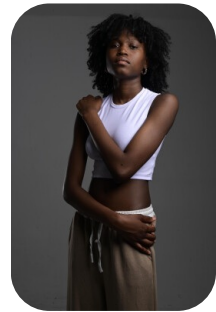

Milly Díaz Batista

Age: 11-15	Height: 5ft8inch	Eye Colour: Brown	Accent:
Gender:F	Weight: 51kg	Waist: 26	London
Location: London	Shoe Size: 8.UK	Bust: 29	
Drives: No	Hair Color: Black	Hips: 28	

Talents
TEEN MODELS, EXTRAS