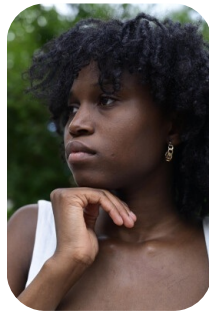

Milly Díaz Batista

Age: 11-15	Height: 5ft8inch	Eye Colour: Brown	Accent:
Gender:F	Weight: 51kg	Waist: 26	London
Location: London	Shoe Size: 8.UK	Bust: 29	
Drives: No	Hair Color: Black	Hips: 28	

Talents
TEEN MODELS, EXTRAS