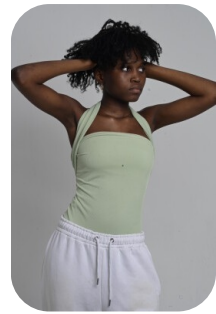

Milly Díaz Batista

Age: 11-15	Height: 5ft8inch	Eye Colour: Brown	Accent:
Gender:F	Weight: 51kg	Waist: 26	London
Location: London	Shoe Size: 8.UK	Bust: 29	
Drives: No	Hair Color: Black	Hips: 28	

Talents
TEEN MODELS, EXTRAS